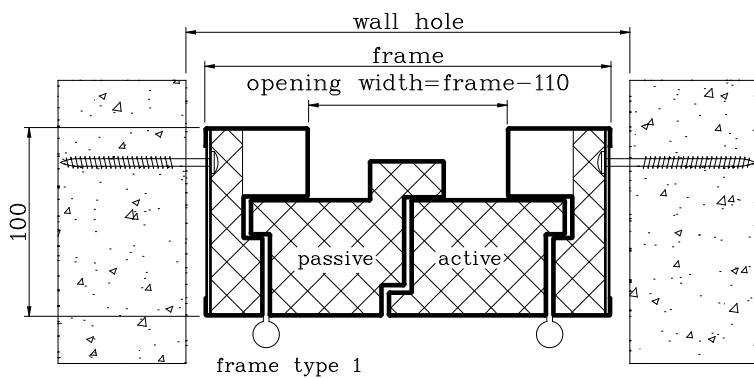

Rauduks OÜ	koostas:	A. Murde	tähis:	P07J04
Steel double door U-4	kinnitas:	A. Orumaa	lehti:	1
	kehtib alates:	01.06.2015	leht:	1

Applications:	
Internal and external doors	
Features:	
Max. width of the frame	2400 mm
Max. height of the frame	2400 mm
Steel sheet	- cold rolled - galvanized - stainless - laminated
Thickness	1,0 mm
Fire resistance	no
Threshold	1,5 mm stainless
Finish	Powder Coating
Air Vent	yes
Glass Panel	yes
Peephole	yes
Lock types	all common types