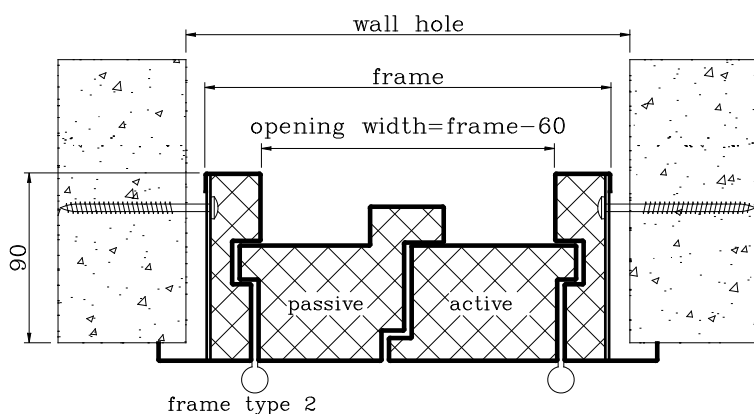

Rauduks OÜ	koostas:	A. Murde	tähis:	P07J04
Steel double door U-4	kinnitas:	A. Orumaa	lehti:	1
	kehtib alates:	01.06.2015	leht:	1

Applications:	
Internal and external doors	
Features:	
Max. width of the frame	2400 mm
Max. height of the frame	2400 mm
Steel sheet	- cold rolled - galvanized - stainless - laminated
Thickness	1,0 mm
Fire resistance	no
Threshold	1,5 mm stainless
Finish	Powder Coating
Air Vent	yes
Glass Panel	yes
Peephole	yes
Lock types	all common types