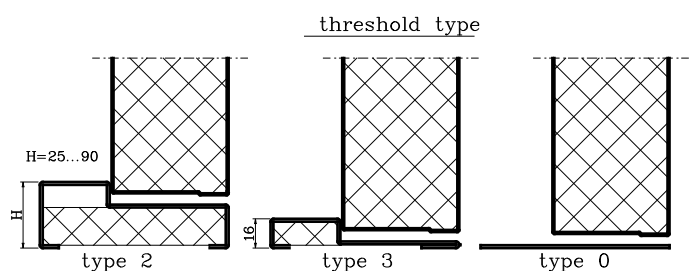

Rauduks OÜ	koostas:	A. Murde	tähis:	P07J04
Steel double door U-4	kinnitas:	A. Orumaa	lehti:	1
	kehtib alates:	01.06.2015	leht:	1

Applications:	
Internal and external doors	
Features:	
Max. width of the frame	2400 mm
Max. height of the frame	2400 mm
Steel sheet	- cold rolled - galvanized - stainless - laminated
Thickness	1,0 mm
Fire resistance	no
Threshold	1,5 mm stainless
Finish	Powder Coating
Air Vent	yes
Glass Panel	yes
Peephole	yes
Lock types	all common types