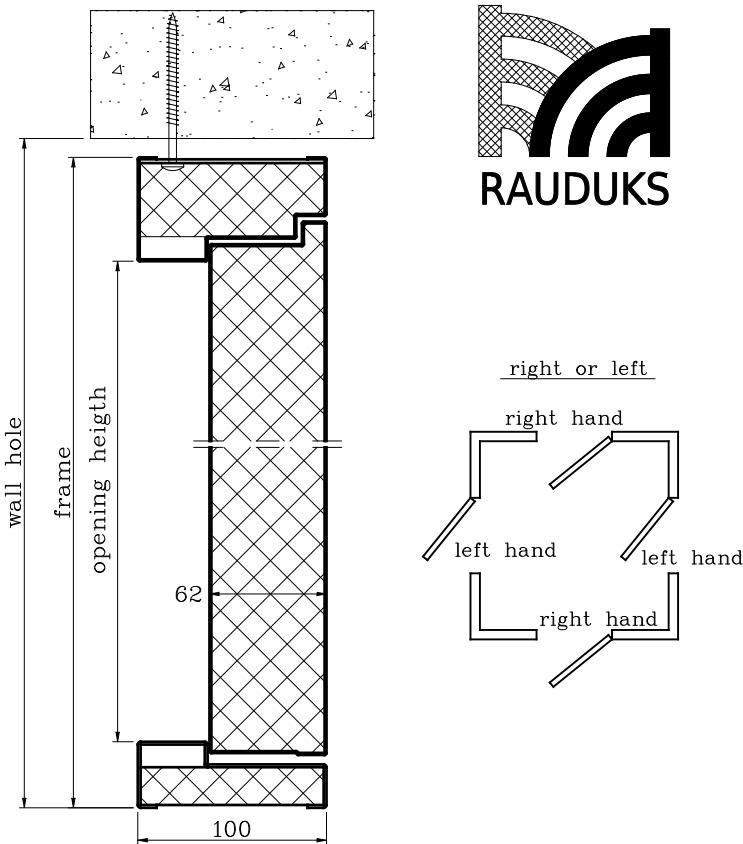

Rauduks OÜ	koostas:	A. Murde	tähis:	P07J04
Steel double door U-4	kinnitas:	A. Orumaa	lehti:	1
	kehtib alates:	01.06.2015	leht:	1

Applications:	
Internal and external doors	
Features:	
Max. width of the frame	2400 mm
Max. height of the frame	2400 mm
Steel sheet	- cold rolled - galvanized - stainless - laminated
Thickness	1,0 mm
Fire resistance	no
Threshold	1,5 mm stainless
Finish	Powder Coating
Air Vent	yes
Glass Panel	yes
Peephole	yes
Lock types	all common types