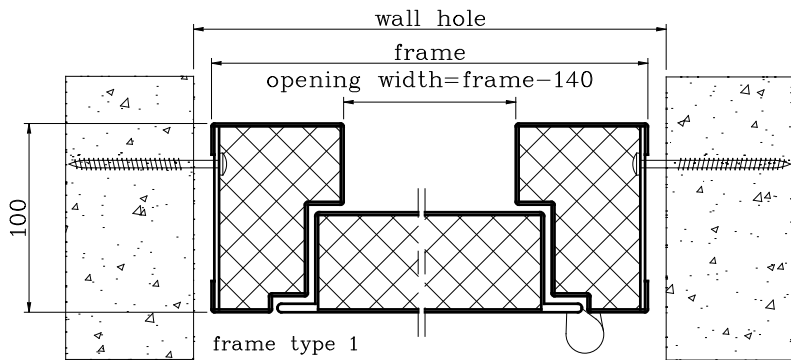

Rauduks OÜ	koostas:	A. Murde	tähis:	P07J01
Steel door U-1	kinnitas:	A. Orumaa	lehti:	1
	kehtib alates:	01.06.2015	leht:	1

Applications:	
Internal and external doors	
Features:	
Max. width of the frame	1200 mm
Max. height of the frame	2400 mm
Steel sheet	cold rolled
Thickness	1,2 mm
Fire resistance	no
Threshold	1,5 mm stainless
Finish	Powder Coating
Air Vent	yes
Glass Panel	yes
Peephole	yes
Lock types	all common types

threshold type