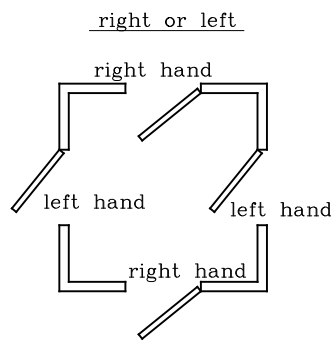

Rauduks OÜ	koostas:	A. Murde	tähis:	P07J01
Steel door U-1	kinnitas:	A. Orumaa	lehti:	1
	kehtib alates:	01.06.2015	leht:	1

Applications:	
Internal and external doors	
Features:	
Max. width of the frame	1200 mm
Max. height of the frame	2400 mm
Steel sheet	cold rolled
Thickness	1,2 mm
Fire resistance	no
Threshold	1,5 mm stainless
Finish	Powder Coating
Air Vent	yes
Glass Panel	yes
Peephole	yes
Lock types	all common types

threshold type