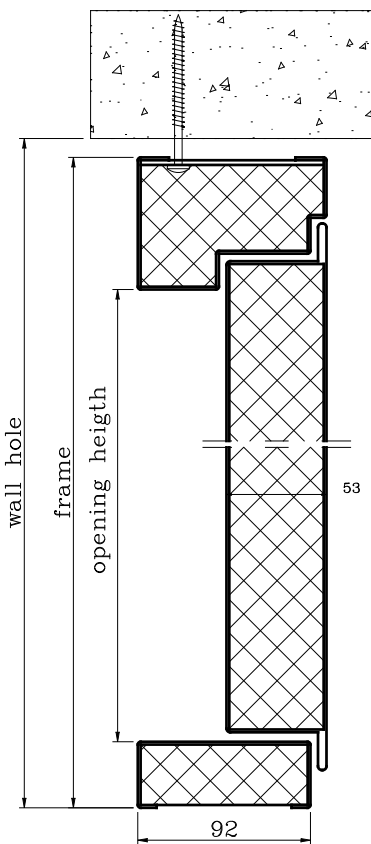

Rauduks OÜ	koostas:	A. Murde	tähis:	P07J01
Steel door U-1	kinnitas:	A. Orumaa	lehti:	1
	kehtib alates:	01.06.2015	leht:	1

Applications:	
Internal and external doors	
Features:	
Max. width of the frame	1200 mm
Max. height of the frame	2400 mm
Steel sheet	cold rolled
Thickness	1,2 mm
Fire resistance	no
Threshold	1,5 mm stainless
Finish	Powder Coating
Air Vent	yes
Glass Panel	yes
Peephole	yes
Lock types	all common types

threshold type