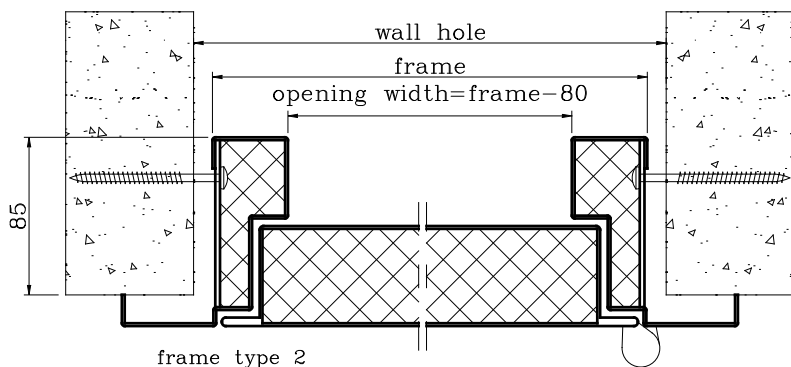

Rauduks OÜ	koostas:	A. Murde	tähis:	P07J01
Steel door U-1	kinnitas:	A. Orumaa	lehti:	1
	kehtib alates:	01.06.2015	leht:	1

Applications:	
Internal and external doors	
Features:	
Max. width of the frame	1200 mm
Max. height of the frame	2400 mm
Steel sheet	cold rolled
Thickness	1,2 mm
Fire resistance	no
Threshold	1,5 mm stainless
Finish	Powder Coating
Air Vent	yes
Glass Panel	yes
Peephole	yes
Lock types	all common types

threshold type